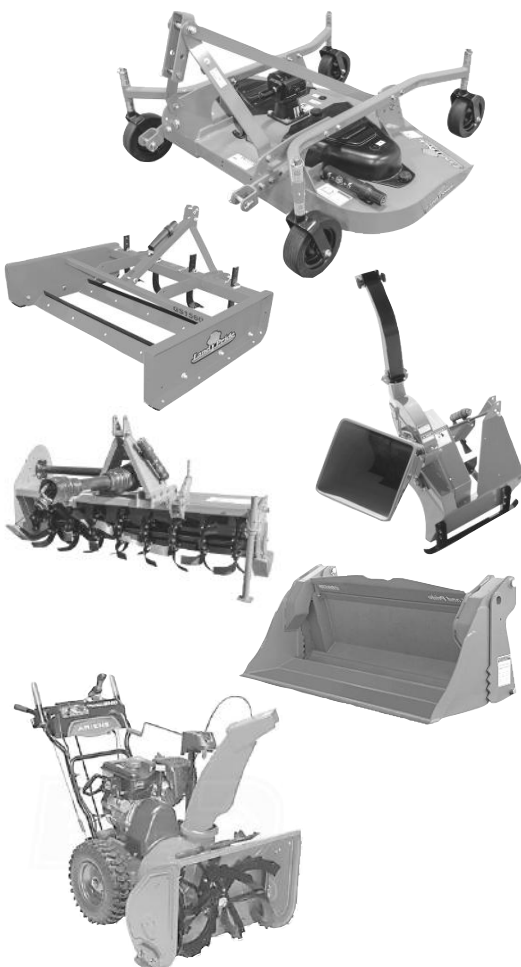

- Pricing & availability subject to change without notice.
- Prices do not include sales tax, delivery, fuel or insurance.
- Delivery is $80.00 per hour • Rental Periods: 1 Day = 8 hrs; 1 Week = 40 hrs.
- Units full of fuel going out and should be full when they come back to avoid additional charges
- Maintenance - Return the unit as clean as when you pick it up. The customer is responsible for daily routine maintenance (fluid levels, etc.). Flat tire and any damage to the unit is also the customer's responsibility.
- Payment - Unless the renter has an open account with us, payment in full for the rental period will be required in advance along with a copy of valid driver's license and credit card number.
- Important - If you have any problems with the equipment you have rented, discontinue use immediately and call us.

Paul, Paul and Bob are still here doing all of the quality service, deliveries and pickups that you deserve and have come to expect.

USED EQUIPMENT FOR SALE

UTILITY VEHICLES	
Kubota RTV 1100, 1066 hours	$13,900
Kubota RTV-X 900, 635 hours with plow	$10,900
Kubota RTV 500, 282 hours with snowplow	$8,950
TRACTORS	
Kubota L3240 HST, 1102 hours	$17,900
New Holland Boomer 37, 350 hours	$18,900
John Deere 5065E, 761 hours	$15,900
Kubota L4701 HST, 37 hours	$24,900
New Holland Workmaster 50, 5 hours	$29,900
Kubota B7800 HSD, New 72" Deck, 607 hours	$14,900
Kubota L2501 HST, 94 hours, TLB	$24,900
Kubota L2501 HST, 27 hours	$17,900
Kubota ZD1211-60, 252 hours	$10,900
Kubota BX2380, 60 hours, deck and loader	$13,900
CONSTRUCTION EXCAVATORS	
Kubota U35, 1975 hours	$29,900
New Holland E26C, 10 hours	$29,900
SKID STEERS	
Kubota SVL75 Tracks, 1966 hours	$27,900
Kubota SSV65, 430 hours	$29,900
New Holland L218, 10 hours	$29,900